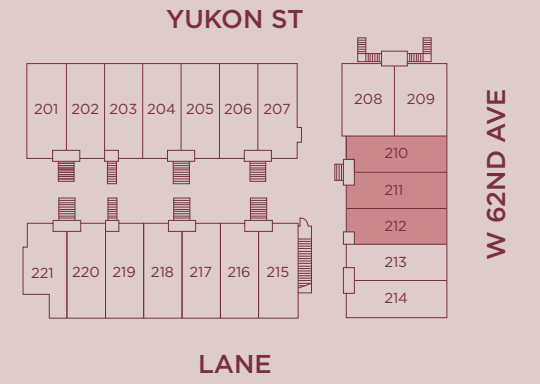

TOWNHOME
3 BEDROOM + FLEX | 2.5 BATHROOM

INTERIOR: 1,290 SQ FT
EXTERIOR: 70 SQ FT
TOTAL: 1,360 SQ FT

MAIN

SECOND

UPPER