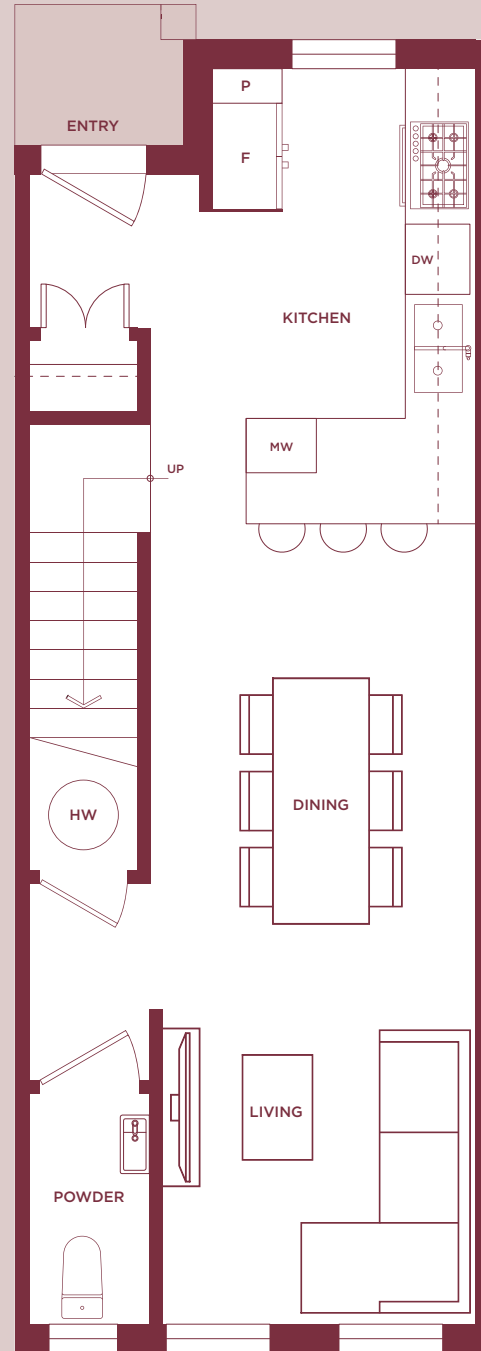

TOWNHOME
3 BEDROOM + FLEX | 2.5 BATHROOM

INTERIOR: 1,290 SQ FT
EXTERIOR: 70 SQ FT
TOTAL: 1,360 SQ FT

MAIN

SECOND

UPPER