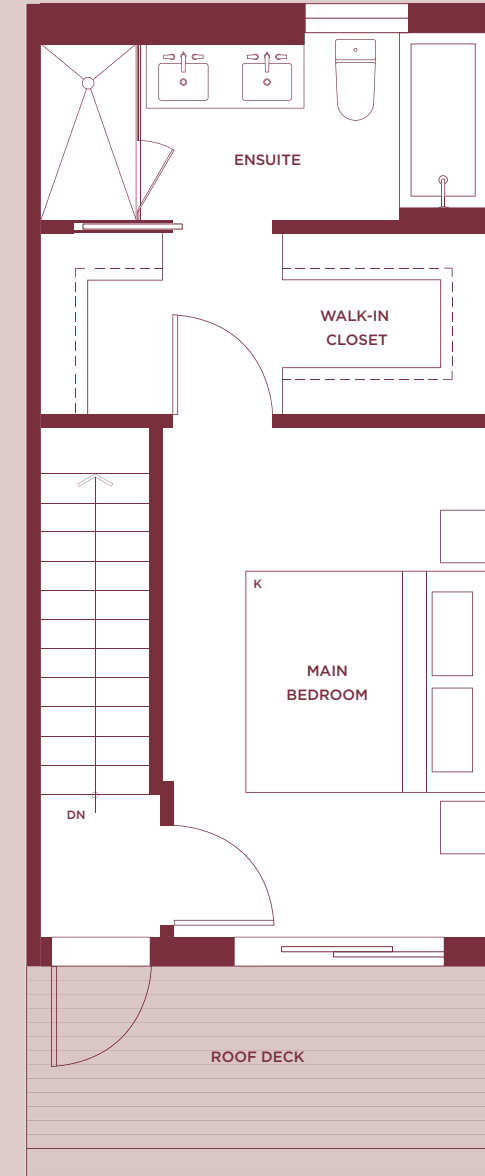

TOWNHOME
3 BEDROOM + FLEX | 2.5 BATHROOM

INTERIOR: 1,290 SQ FT
EXTERIOR: 70 SQ FT
TOTAL: 1,360 SQ FT

MAIN

SECOND

UPPER