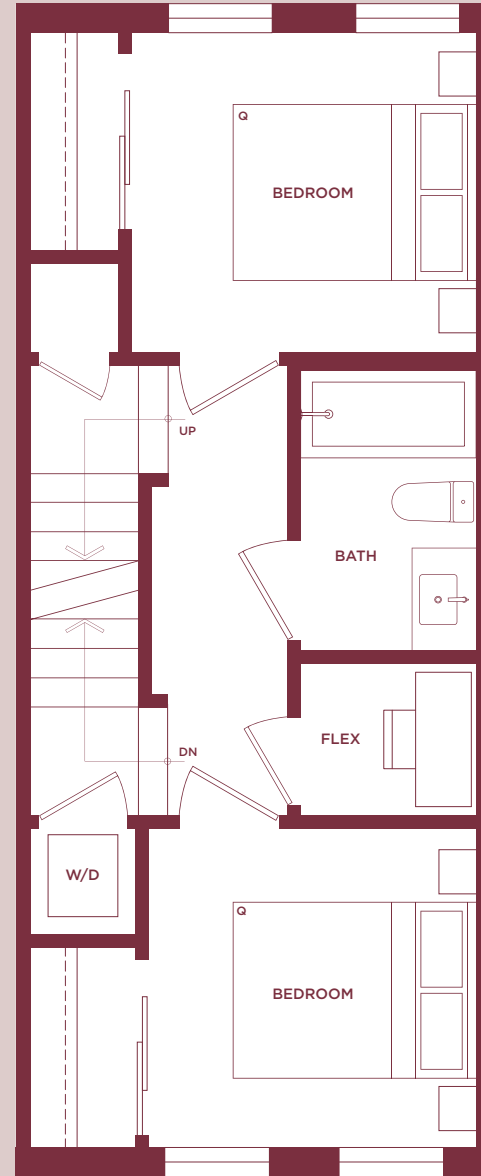

TOWNHOME
3 BEDROOM + FLEX | 2.5 BATHROOM

INTERIOR: 1,290 SQ FT
EXTERIOR: 70 SQ FT
TOTAL: 1,360 SQ FT

MAIN

SECOND

UPPER