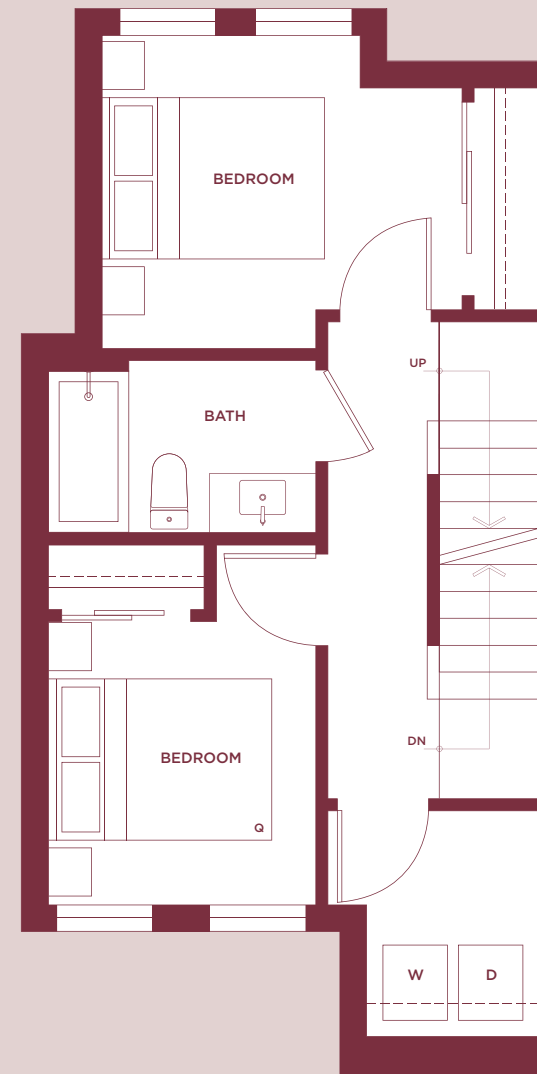

C3

TOWNHOME
3 BEDROOM | 2.5 BATHROOM

INTERIOR: 1,300 SQ FT
EXTERIOR: 30 SQ FT
TOTAL: 1,330 SQ FT

MAIN

SECOND

UPPER