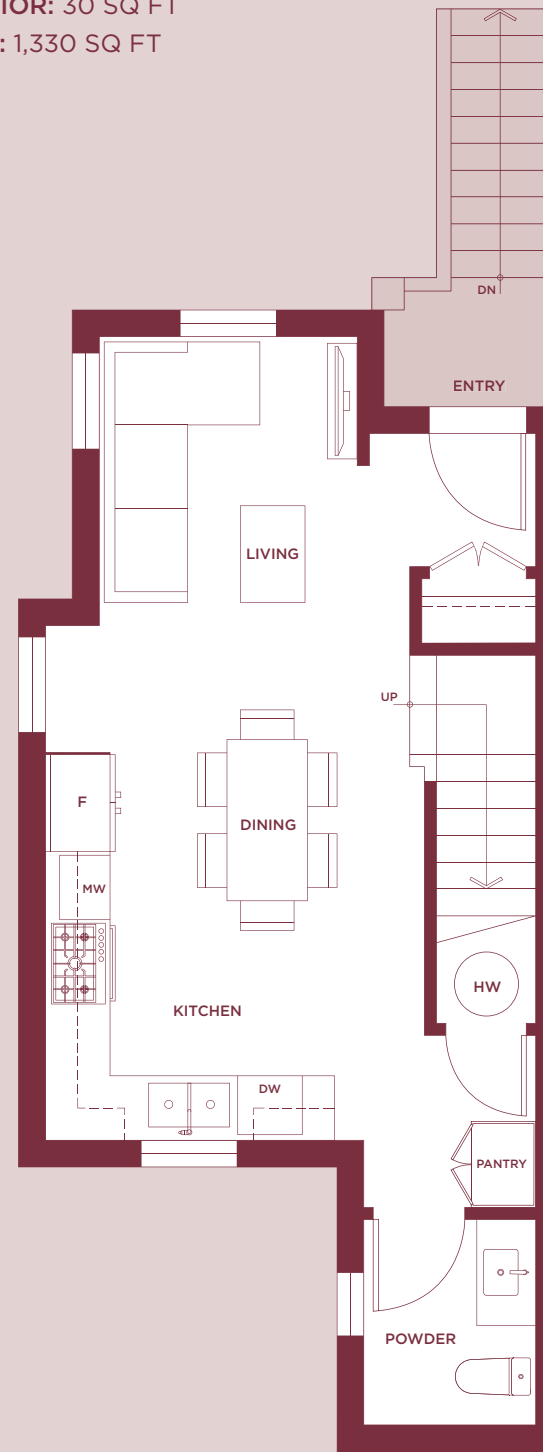

C3

TOWNHOME
3 BEDROOM | 2.5 BATHROOM

INTERIOR: 1,300 SQ FT
EXTERIOR: 30 SQ FT
TOTAL: 1,330 SQ FT

MAIN

SECOND

UPPER