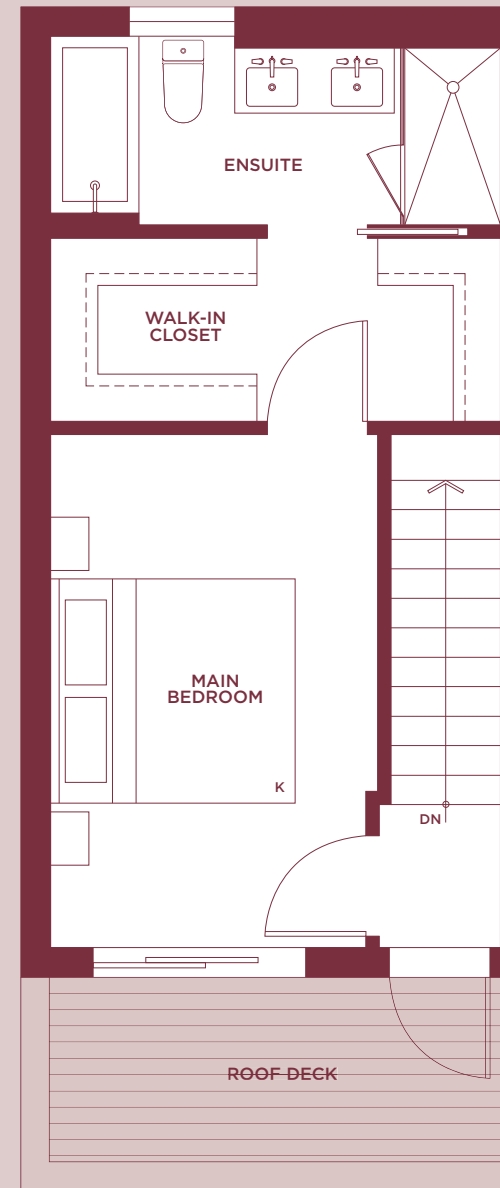

C5

TOWNHOME
3 BEDROOM + FLEX | 2.5 BATHROOM

INTERIOR: 1,320 SQ FT
EXTERIOR: 70 SQ FT
TOTAL: 1,390 SQ FT

MAIN

SECOND

UPPER