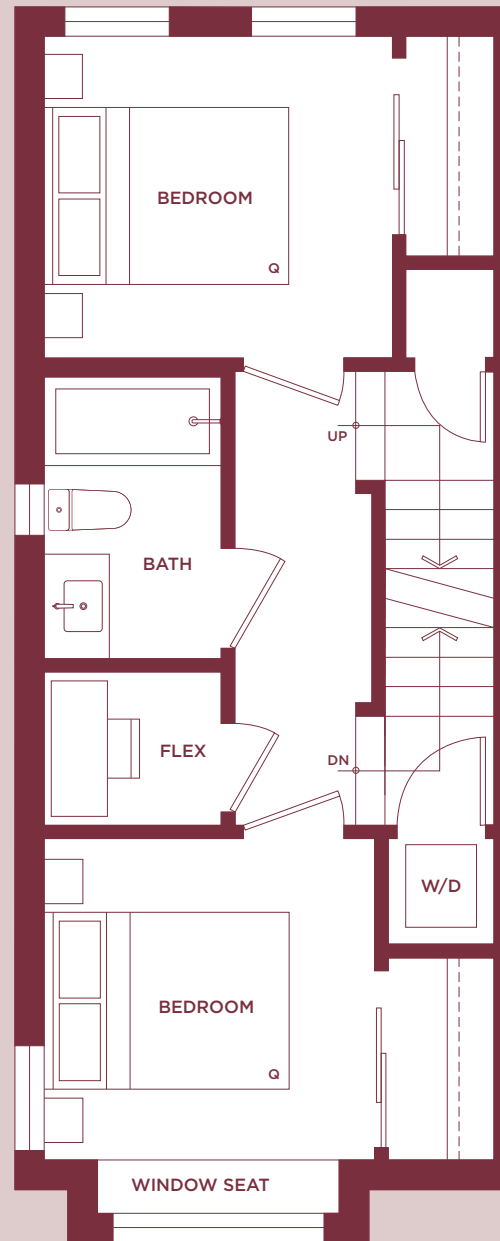

C5

TOWNHOME
3 BEDROOM + FLEX | 2.5 BATHROOM

INTERIOR: 1,320 SQ FT
EXTERIOR: 70 SQ FT
TOTAL: 1,390 SQ FT

MAIN

SECOND

UPPER