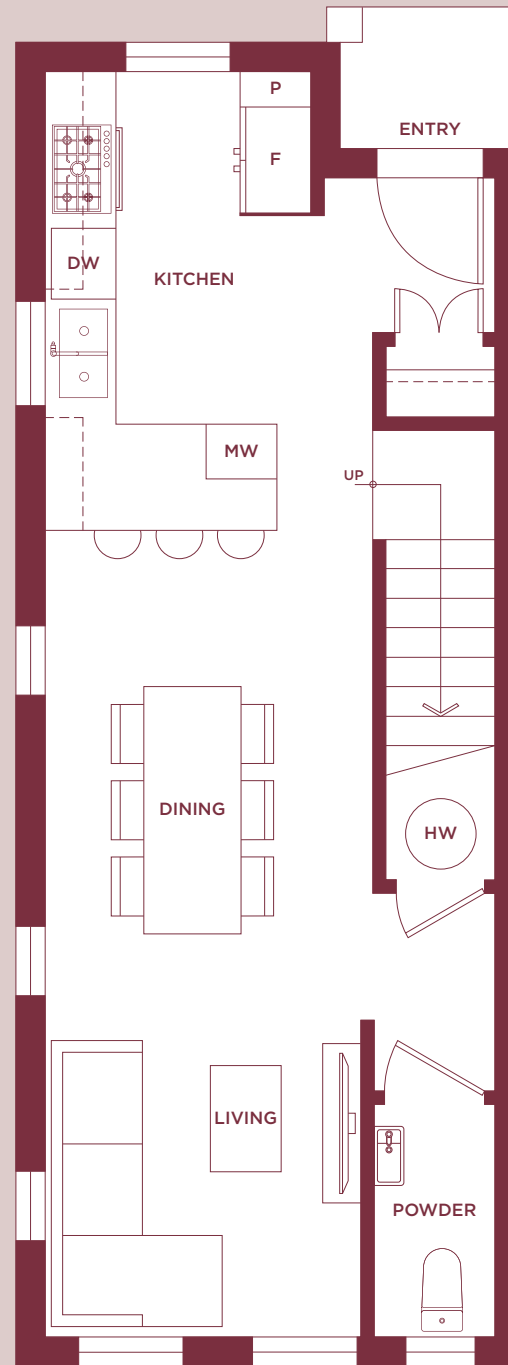

C5

TOWNHOME
3 BEDROOM + FLEX | 2.5 BATHROOM

INTERIOR: 1,320 SQ FT
EXTERIOR: 70 SQ FT
TOTAL: 1,390 SQ FT

MAIN

SECOND

UPPER